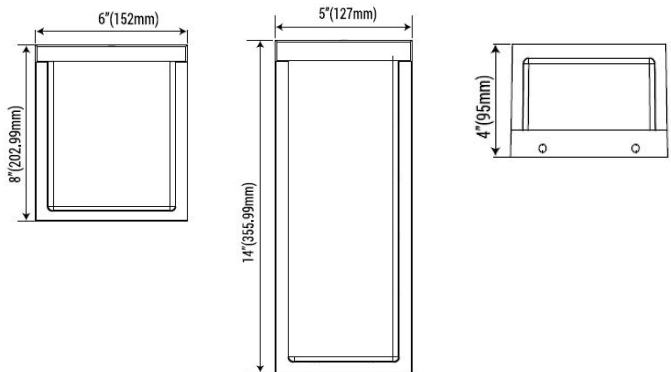

### Dimension

### Specifications

Model	HYA-WS-0864-3W3CCT-BK	HYA-WS-1454-3W3CCT-BK
Wattage	12W-14W-16W	18W-20W-22W
Size	W6"xH8"xD4"	W5"xH14"xD4"
Lumen Output	1742 lm	2619 lm
Input Voltage	AC100-277V 50/60Hz	
CCT	3000K-4000K-5000K Selectable	
Beam Angle	125°	
CRI	Ra>80	
Working Temperature	~4°F ~+113°F / ~20°C ~+40°C	
Environment Location	WET LOCATIONS (IP66)	
Lens	White Acrylic	
Life Span	Lumen Maintenance over 70% @ 50,000+ Hours	
Lamp Shell	Oil Rubbed Bronze	
Accessories Option	PC: Photocell Control Pre-Installed	
PCS/BOX	10	10
Master Box Dimension	515mmx32mmx225mm / 20.3"x12.6"x8.9"	515mmx285mmx375mm / 20.3"x11.2"x14.8"
Master Box Weight	6.8KG / 15.21LB	8.3KG / 19.30LB