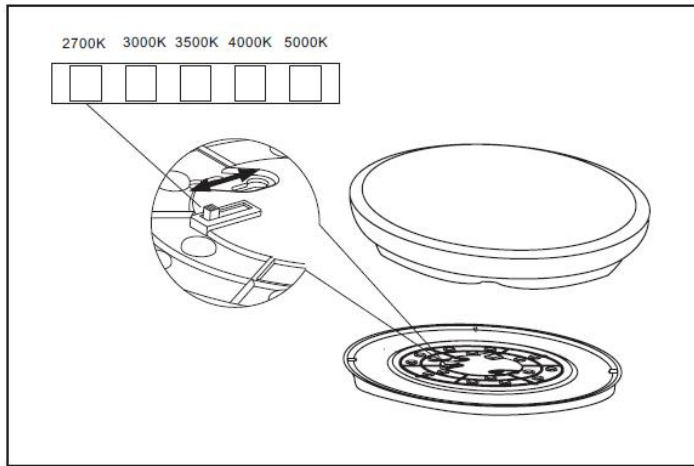

Specifications

Model	HY-FM13-16WCCT-XX	HY-FM15-22WCCT-XX	HY-FM20-26WCCT-XX
Wattage	16W	22W	26W
Size	13"	15"	20"
Lumen Output	1280 lm	1760 lm	2080 lm
Input Voltage	AC120V		
CCT	2700K-3000K-3500K-4000K-5000K Selectable		
Beam Angle	120°		
CRI	Ra>80		
Working Temperature	~4°F ~+113°F / ~20°C ~+40°C		
Lens	White Acrylic		
Life Span	Lumen Maintenance over 70% @ 50,000+ Hours		
Finish	NK: Brushed Nickel / BK: Matt Black / GD: Brushed Gold		
PCS/BOX	6	6	6
Master Box Dimension	525X365X365mm 20.67"X14.37"X14.37"	525X415X415mm 20.67"X16.34"X16.34"	585X510X510mm 23.03"x20.08"x20.08"
Master Box Weight	5.62kg/12.39lbs	7kg/15.43lbs	10.8kg/23.81lbs

LED Single Ring Flush Mount Ceiling Light

Dimension

Front View

Side View

Model No.	HY-FM13-16WCCT-NK HY-FM13-16WCCT-BK HY-FM13-16WCCT-GD	HY-FM15-22WCCT-NK HY-FM15-22WCCT-BK HY-FM15-22WCCT-GD	HY-FM20-26WCCT-NK HY-FM20-26WCCT-BK
Size			
L1	φ 330mm / 12.99"	φ 390mm / 15.35"	φ 490mm / 19.29"
L2	65mm / 2.56"	65mm / 2.56"	65mm / 2.56"

Operating Guide

1 CCT Adjustable

2 Wiring Guide

Photometrics

16" LIGHT

LUMINOUS INTENSITY DISTRIBUTION DIAGRAM

VERTICAL EQUILUMINOUS CURVE