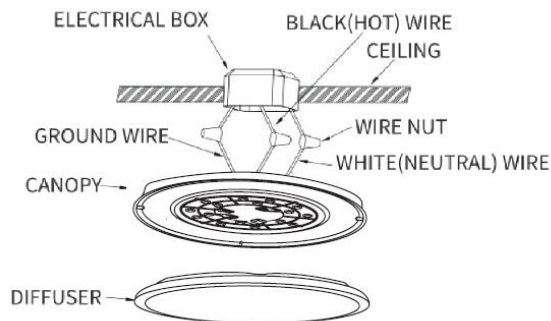

LED Single Ring Flush Mount Ceiling Light

Certification

Application: Perfect for ceiling or wall mount applications. These flush mount ceiling lights mount directly to a junction box ideal for Residential and commercial applications

Feature

Ordering Guide

HY-FM 13-16W CCT-NK

HY: Company Code

FM: Flush Mount Ceiling Light

Size: 13-16W
 15-22W
 20-26W

CCT: 2700K-3000K-3500K-4000K-5000K Selectable

Finish: **NK:** Brushed Nickel
BK: Matt Black
GD: Brushed Gold

Specifications

Model	HY-FM13-16WCCT-XX	HY-FM15-22WCCT-XX	HY-FM20-26WCCT-XX
Wattage	16W	22W	26W
Size	13"	15"	20"
Lumen Output	1280 lm	1760 lm	2080 lm
Input Voltage	AC120V		
CCT	2700K-3000K-3500K-4000K-5000K Selectable		
Beam Angle	120°		
CRI	Ra>80		
Working Temperature	~4°F ~+113°F / ~20°C ~+40°C		
Lens	White Acrylic		
Life Span	Lumen Maintenance over 70% @ 50,000+ Hours		
Finish	NK: Brushed Nickel / BK: Matt Black / GD: Brushed Gold		
PCS/BOX	6	6	6
Master Box Dimension	525X365X365mm 20.67"X14.37"X14.37"	525X415X415mm 20.67"X16.34"X16.34"	585X510X510mm 23.03"x20.08"x20.08"
Master Box Weight	5.62kg/12.39lbs	7kg/15.43lbs	10.8kg/23.81lbs

LED Single Ring Flush Mount Ceiling Light

Dimension

Front View

Side View

Model No.	HY-FM13-16WCCT-NK HY-FM13-16WCCT-BK HY-FM13-16WCCT-GD	HY-FM15-22WCCT-NK HY-FM15-22WCCT-BK HY-FM15-22WCCT-GD	HY-FM20-26WCCT-NK HY-FM20-26WCCT-BK
Size			
L1	φ 330mm / 12.99"	φ 390mm / 15.35"	φ 490mm / 19.29"
L2	65mm / 2.56"	65mm / 2.56"	65mm / 2.56"