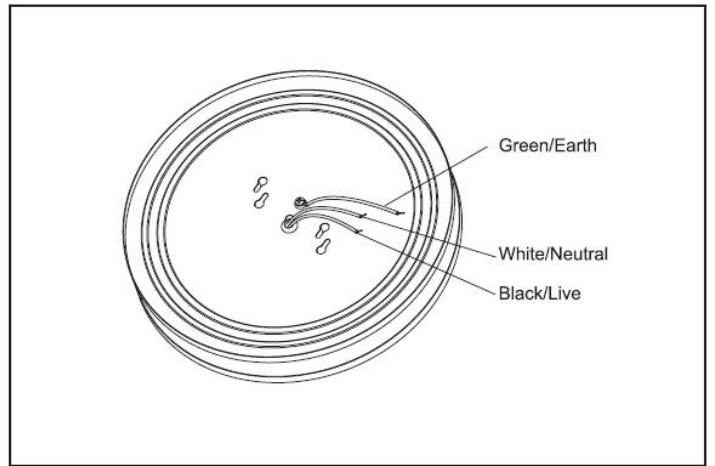

Specifications

Model	HY-FM13-16WCCT-XX	HY-FM15-22WCCT-XX	HY-FM20-26WCCT-XX
Wattage	16W	22W	26W
Size	13"	15"	20"
Lumen Output	1280 lm	1760 lm	2080 lm
Input Voltage	AC120V		
CCT	2700K-3000K-3500K-4000K-5000K Selectable		
Beam Angle	120°		
CRI	Ra>80		
Working Temperature	~4°F ~+113°F / ~20°C ~+40°C		
Lens	White Acrylic		
Life Span	Lumen Maintenance over 70% @ 50,000+ Hours		
Finish	NK: Brushed Nickel / BK: Matt Black / GD: Brushed Gold		
PCS/BOX	6	6	6
Master Box Dimension	525X365X365mm 20.67"X14.37"X14.37"	525X415X415mm 20.67"X16.34"X16.34"	585X510X510mm 23.03"x20.08"x20.08"
Master Box Weight	5.62kg/12.39lbs	7kg/15.43lbs	10.8kg/23.81lbs

LED Single Ring Flush Mount Ceiling Light

Dimension

Front View

Side View

Model No.	HY-FM13-16WCCT-NK HY-FM13-16WCCT-BK HY-FM13-16WCCT-GD	HY-FM15-22WCCT-NK HY-FM15-22WCCT-BK HY-FM15-22WCCT-GD	HY-FM20-26WCCT-NK HY-FM20-26WCCT-BK
Size			
L1	φ 330mm / 12.99"	φ 390mm / 15.35"	φ 490mm / 19.29"
L2	65mm / 2.56"	65mm / 2.56"	65mm / 2.56"

Operating Guide

1 CCT Adjustable

2 Wiring Guide

Photometrics

16" LIGHT

LUMINOUS INTENSITY DISTRIBUTION DIAGRAM

VERTICAL EQUILUMINOUS CURVE