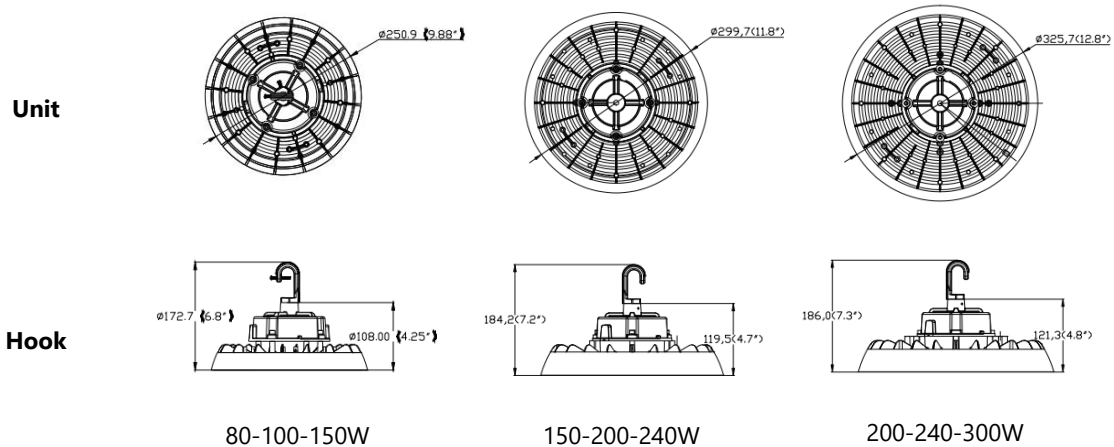

Sensor Feature

Specification			
Model	HYA-UFO6-150W-110-H-TWCCT (UFO6 Series)	HYA-UFO6-240W-110-H-TWCCT (UFO6 Series)	HYA-UFO6-300W-110-H-TWCCT (UFO6 Series)
Power	80/100/150W	150/200/240W	200/240/300W
Lumens	14000/16800/21000 lm	21000/28000/33600 lm	36400/39200/42000 lm
Metal Halide Equal	250-400W	400-1000W	1000-1500W
Input Voltage	AC110-277 V		
Beam Voltage	110°		
Housing	Die-cast Aluminum Housing		
Dimming	0-10V		
Protectng Rating	IP65		
Power Factor	0.9+		
CCT	4000K-5000K Selectable		
CRI	80+		
Working Life	Lumen Maintenance Over 70% @ 50,000+ hours		
Oper. Temperature	-40°F to 113°F (-40°C to 45°C)		

Dimensions

Watt and CCT Adjustable

C/B/A (Minimum / Middle / Maximum wattage) ,

NW/CW (CCT:40K/50K)

1.Remove the rubber pad from the driver

2.Use the slide switch to select wattage and CCT

3.Attach the rubber pad to the driver