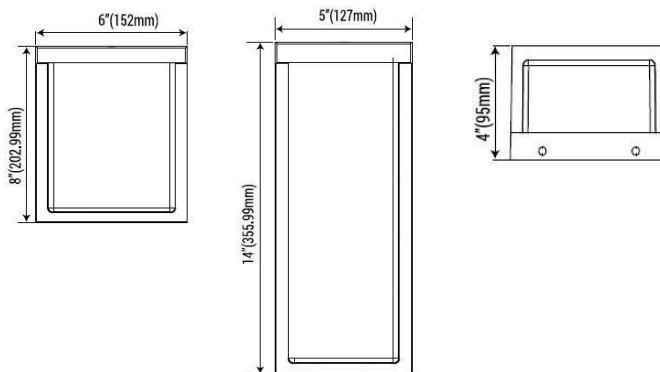

LED Outdoor Wall Sconce - WS Series

Application: Perfect for indoor and outdoor locations such as decks, front doors, porches, patios, corridors, walkways, or any other common areas.

Certification

Dimension

Feature

Selectable CCT
3000K-4000K-5000K

Selectable Wattage
12W-14W-16W
18W-20W-22W

Specifications

Model	HYA-WS-0864-3W3CCT-BK	HYA-WS-1454-3W3CCT-BK
Wattage	12W-14W-16W	18W-20W-22W
Size	W6"xH8"xD4"	W5"xH14"xD4"
Lumen Output	1742 lm	2619 lm
Input Voltage	AC100-277V 50/60Hz	
CCT	3000K-4000K-5000K Selectable	
Beam Angle	125°	
CRI	Ra>80	
Working Temperature	~4°F ~+113°F / ~20°C ~+40°C	
Environment Location	WET LOCATIONS (IP66)	
Lens	White Acrylic	
Life Span	Lumen Maintenance over 70% @ 50,000+ Hours	
Lamp Shell	Oil Rubbed Bronze	
Accessories Option	PC: Photocell Control Pre-Installed	
PCS/BOX	10	10
Master Box Dimension	515mmx32mmx225mm / 20.3"x12.6"x8.9"	515mmx285mmx375mm / 20.3"x11.2"x14.8"
Master Box Weight	6.8KG / 15.21LB	8.3KG / 19.30LB