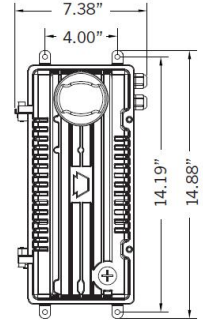

### Dimension

#### 500W

Side

Front

Driver