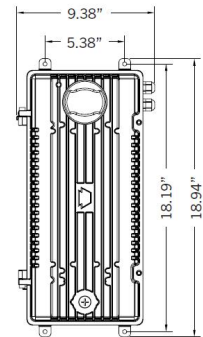

### Dimension

#### 750W

Side

Front

Driver

### WIRING DIAGRAM