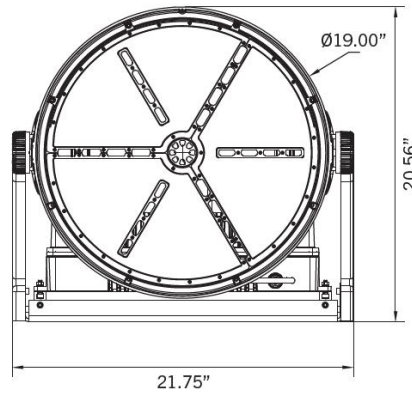

Driver

Front