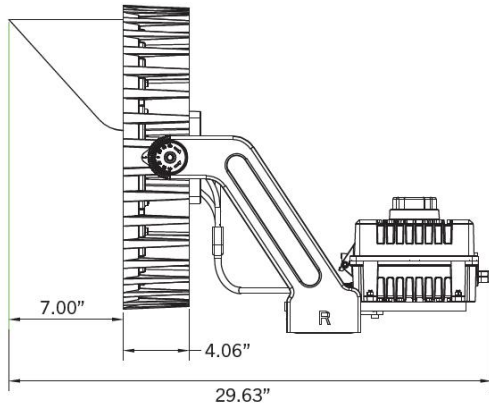

LED Sports Light

Dimension

500W

750W

Side

WIRING DIAGRAM