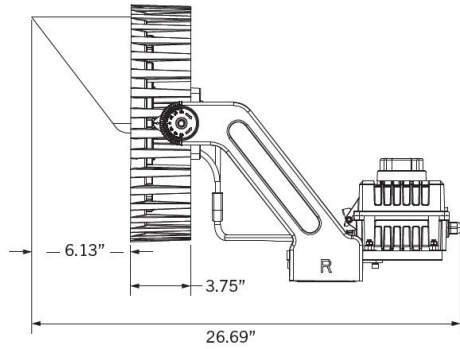

LED Sports Light

Dimension

500W

Side