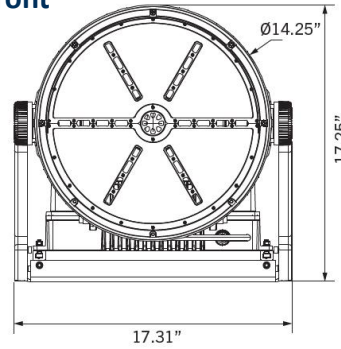

LED Sports Light

Dimension

500W

Front

750W

WIRING DIAGRAM