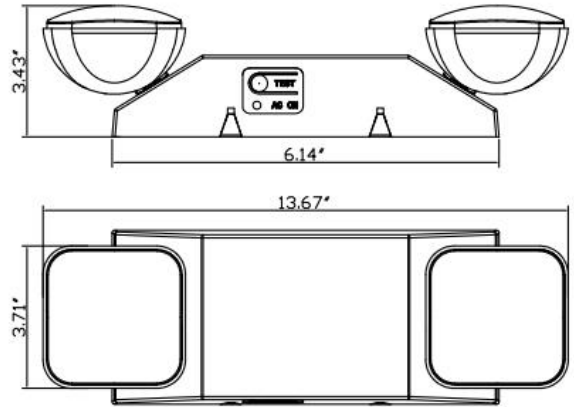

LED RECTANGLE EMERGENCY LIGHT with BATTERY

FEATURES

- High impact flame retardant high thermos and color stable UL 94-5VA rated polycarbonate
- Easy mount feature for fast installation
- Universal JBOX Mounting Pattern

ELECTRICAL

- UL924 Listed
- UL Damp Location Rated
- Dual 120/277 voltage. Optional multi-tap voltage available
- 2x1.2W LAMP HEADS SMD 2835 LEDs
- Built-in 6V700mAH rechargeable Ni-cd battery for minimum 90 minutes emergency operation
- Maximum 24 hours for full recharge time
- Test switch and charge indicator

SPECIFICATION

Model No.	HY-EML01WH
Voltage	120/277v 60 Hz
Finish	White Finish
Emergency Time	90 Minutes with 6.0V Ni-Cad Battery
Lumens	234 lm
Wattage	3.0W@ 120v; 3.6W@ 277V
Operating Temperature	32°F ~ +104°F / 0°C ~ +40°C
Package Info	14.8x10.3x11.2
PC/ Master Pack	6 PCS
Weight	12 LB