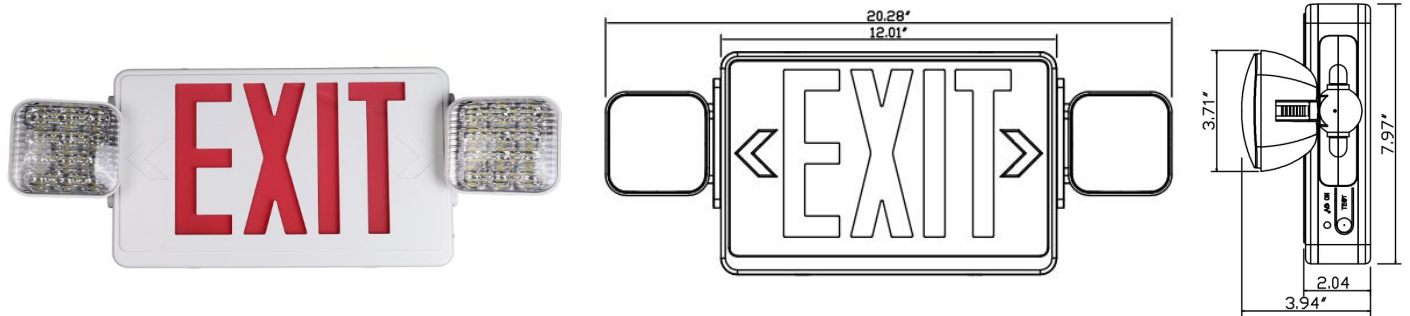

LED Exit Sign and Emergency Light Combo

FEATURES

- High impact flame retardant high thermos and color stable UL 94-5VA rated polycarbonate
- Snap-fit construction to enable fast installation
- Perfect option for applications requiring an Exit sign and emergency light in the same area
- Wall or top mounted

ELECTRICAL

- UL924 Listed
- UL Damp Location Rated
- Dual 120/277 voltage. Optional multi-tap voltage available
- 2 x 2.2W LAMP HEADS SMD 2835 LEDs
- Built-in 9.6V700MAH rechargeable Ni-cd battery for minimum 90 minutes emergency operation
- Maximum 24 hours for full recharge time
- Test switch and charge indicator

SPECIFICATION

Model No.	HY-EXLCOMB01RED
Voltage	120/277v 60 Hz
Finish	White Finish / Red Sign
Emergency Time	90 Minutes with 6.0V Ni-Cad Battery
Lumens	247 lm
Wattage	3.0W@ 120v; 3.7W@ 277V
Operating Temperature	32°F ~ +104°F / 0°C ~ +40°C
Package Info	20.1x12.4x17.1
PC/ Master Pack	6 PCS
Weight	27 LB