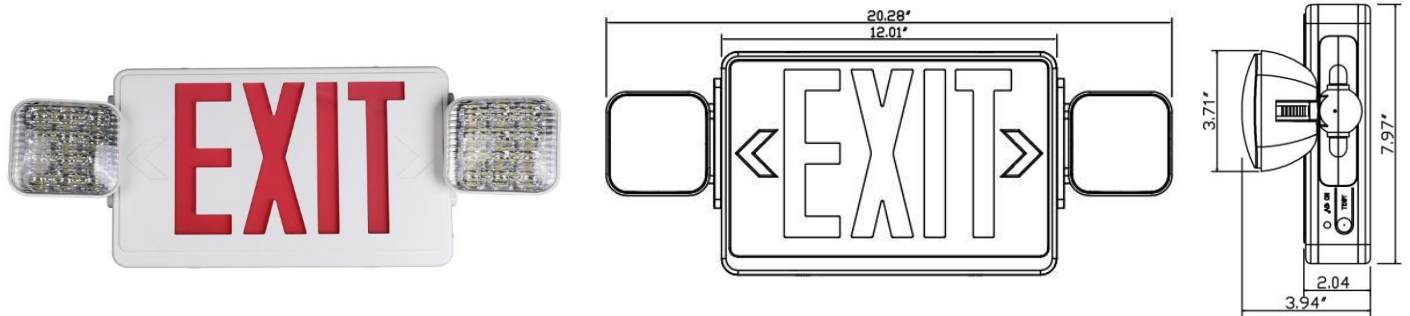

LED Exit Sign and Emergency Light Combo

FEATURES

- High impact flame retardant high thermos and color stable UL 94-5VA rated polycarbonate
- Snap-fit construction to enable fast installation
- Perfect option for applications requiring an Exit sign and emergency light in the same area
- Wall or top mounted

ELECTRICAL

- UL924 Listed
- UL Damp Location Rated
- Dual 120/277 voltage. Optional multi-tap voltage available
- 2 x 2.2W LAMP HEADS SMD 2835 LEDs
- Built-in 9.6V700mAH rechargeable Ni-cd battery for minimum 90 minutes emergency operation
- Maximum 24 hours for full recharge time
- Test switch and charge indicator

SPECIFICATION

Model No.	HY-EXLCOMB01RED
Voltage	120/277v 60 Hz
Finish	White Finish / Red Sign
Emergency Time	90 Minutes with 6.0V Ni-Cad Battery
Lumens	247 lm
Wattage	3.0W@ 120v; 3.7W@ 277V
Operating Temperature	32°F ~ +104°F / 0°C ~ +40°C
Package Info	20.1x12.4x17.1
PC/ Master Pack	6 PCS
Weight	25 LB