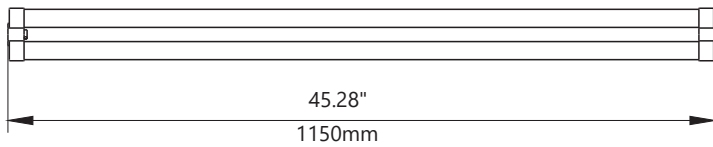

### SPECIFICATIONS

Model No	HY-4FT-LSP-30W-30K/40K/50K
Power	30W
Input Voltage	AC 110-277V
Luminous Flux	4156.93 LM
Efficacy	130 LM/W
Power Factor	>0.9
CCT	CCT Selectable: 3000K/4000K/5000K
CRI	>80
Working Life	>50,000 hours
Working Temperature	-10°F to 105°F
Protection Level	Dry/Damp Location
DLC Family Code	P50DDZJQ
Qty/Pack	10
Master Package Size	47.83"8.66"x7.87"
Master Package Weight	24.91 LB

### ORDERING CODE DEFINITION

EXAMPLE: HY-4FT-LSP-30W-30K/40K/50K

Company Code	Length	Product	Wattage	CCT
HY	4FT	LSP: Linear Shop Light	30W	CCT 3000K Tunable 4000K 5000K

## PRODUCT DIMENSIONS