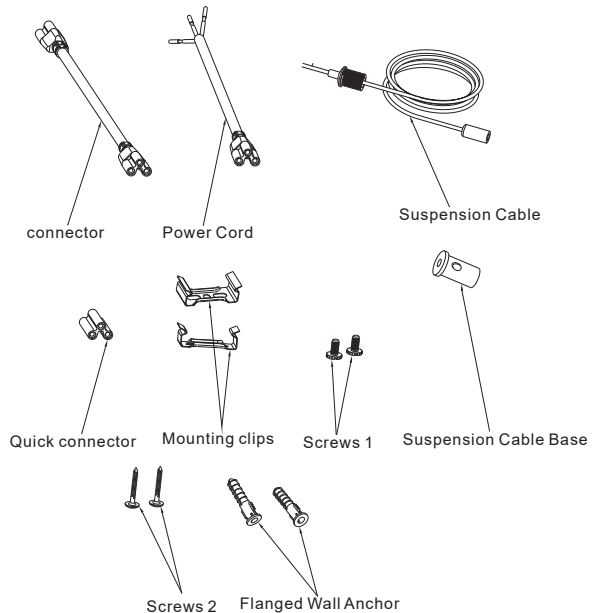

ACCESSORIES

ORDERING CODE DEFINITION

EXAMPLE: HY-4FT-LSP-30W-30K/40K/50K

Company Code	Length	Product	Wattage	CCT
HY	4FT	LSP: Linear Shop Light	30W	CCT 3000K Tunable 4000K 5000K