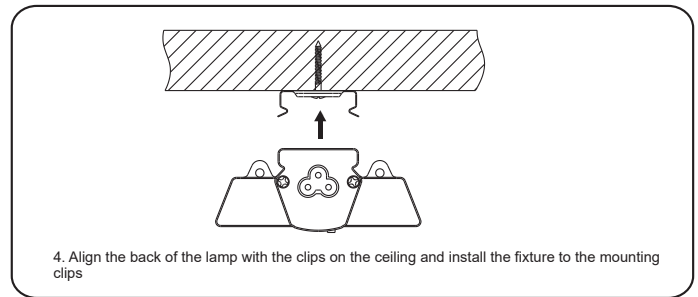

INSTALLATION INSTRUCTION

SURFACE MOUNT INSTALLATION