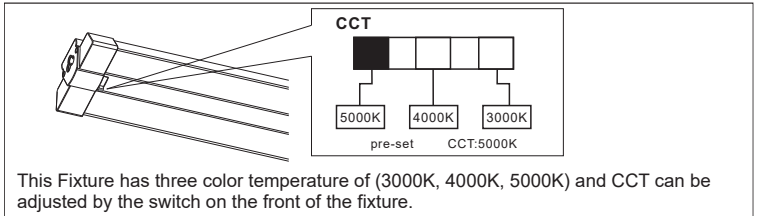

CCT ADJUSTABLE GUIDE

PHOTOMETRIC REPORT

LUMINOUS INTENSITY DISTRIBUTION DIAGRAM