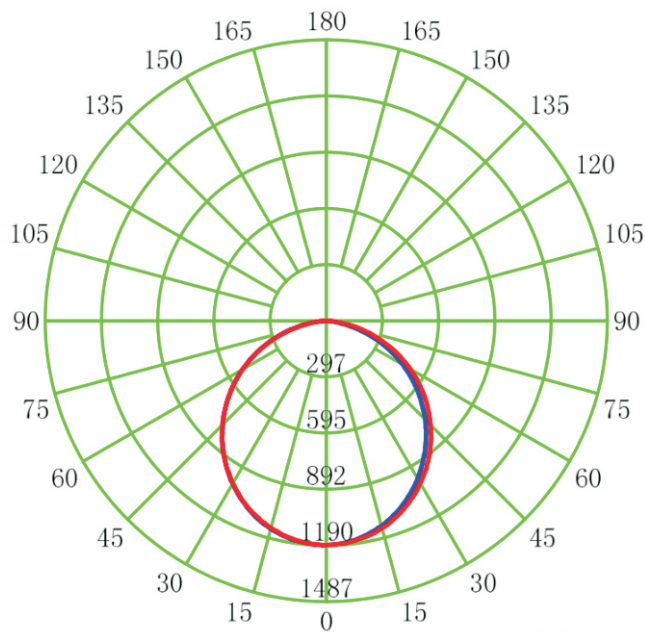

## PRODUCT DIMENSIONS

## WIRING

# PHOTOMETRIC REPORT

LUMINOUS INTENSITY DISTRIBUTION DIAGRAM

— C0-C180      — C90-C270

VERTICAL EQUILUMINOUS CURVE

( 5% ): 59.3 lx      ( 15% ): 178.0 lx  
 ( 25% ): 296.7 lx      ( 35% ): 415.4 lx  
 ( 45% ): 534.1 lx      ( 55% ): 652.7 lx  
 ( 65% ): 771.4 lx