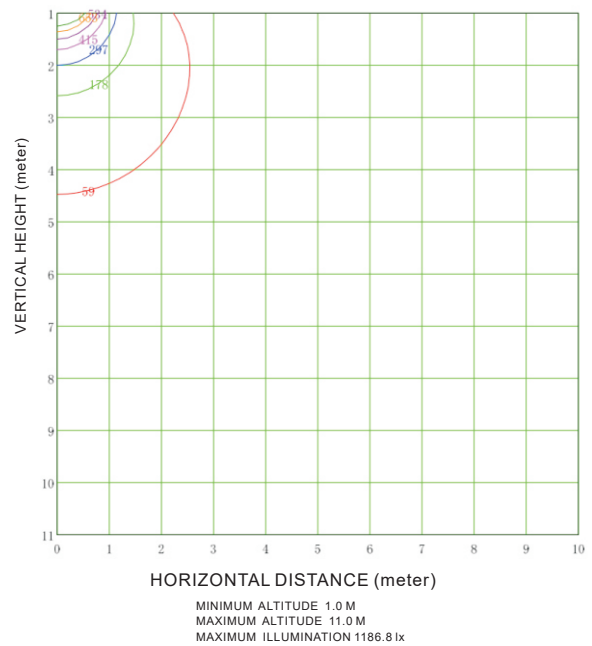

## CCT ADJUSTABLE GUIDE

# PHOTOMETRIC REPORT

LUMINOUS INTENSITY DISTRIBUTION DIAGRAM

— C0-C180      — C90-C270

VERTICAL EQUILUMINOUS CURVE

( 5% ): 59.3 lx      ( 15% ): 178.0 lx  
 ( 25% ): 296.7 lx      ( 35% ): 415.4 lx  
 ( 45% ): 534.1 lx      ( 55% ): 652.7 lx  
 ( 65% ): 771.4 lx