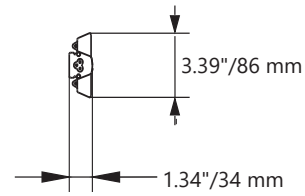

### SPECIFICATIONS

Model No	HY-4FT-LSP-30W-30K/40K/50K
Power	30W
Input Voltage	AC 110-277V
Luminous Flux	4156.93 LM
Efficacy	130 LM/W
Power Factor	>0.9
CCT	CCT Selectable: 3000K/4000K/5000K
CRI	>80
Working Life	>50,000 hours
Working Temperature	-10°F to 105°F
Protection Level	Dry/Damp Location
DLC Family Code	P50DDZJQ
Qty/Pack	10
Master Package Size	47.83"8.66"x7.87"
Master Package Weight	24.91 LB

### ORDERING CODE DEFINITION

EXAMPLE: HY-4FT-LSP-30W-30K/40K/50K

Company Code	Length	Product	Wattage	CCT
HY	4FT	LSP: Linear Shop Light	30W	CCT 3000K Tunable 4000K 5000K

## PRODUCT DIMENSIONS