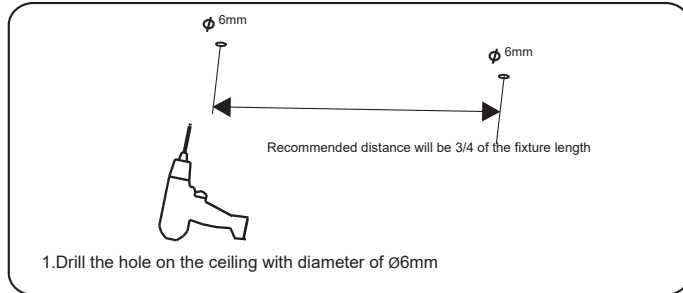

INSTALLATION INSTRUCTION

SURFACE MOUNT INSTALLATION