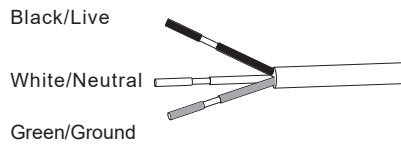

INSTALLATION INSTRUCTION

CONNECTION GUIDE

1. Please find the connector in the accessories bag.
2. Plug the connector into the tube.

Note:
For safety standard,
please do not connect more than 4pcs 4ft LED lamp in a row; do not
connect more than 3 pcs 8ft LED lamp in a row.

WIRING

CCT ADJUSTABLE GUIDE

PHOTOMETRIC REPORT

LUMINOUS INTENSITY DISTRIBUTION DIAGRAM

— C0-C180   — C90-C270

VERTICAL EQUILUMINOUS CURVE

(5%): 59.3 lx   (15%): 178.0 lx
(25%): 296.7 lx   (35%): 415.4 lx
(45%): 534.1 lx   (55%): 652.7 lx
(65%): 771.4 lx