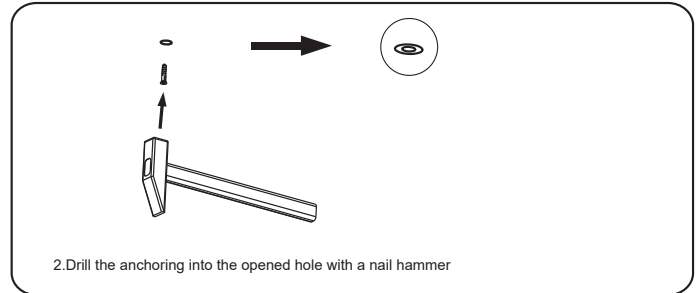

INSTALLATION INSTRUCTION

SURFACE MOUNT INSTALLATION