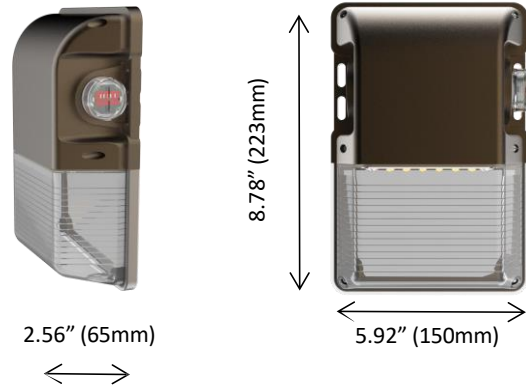

LED Mini Wall Pack - MWP Series

Application: Ideal for indoor and outdoor areas such as decks, entryways, porches, patios, corridors, walkways, and other common spaces.

Certification

Dimension

| Specifications | |
|----------------------|--|
| Model | HYA-MWP-962-3W3CCT |
| Wattage | 15W-20W-25W Selectable |
| Dimming | 0-10V |
| Lumen Output | 1800-2400-3200Lm Selectable |
| Input Voltage | AC100-277V, 50/60Hz |
| CCT | 3000K-4000K-5000K Selectable |
| CRI | Ra>80 |
| Working Temperature | ~4°F ~+113°F / ~20°C ~+40°C |
| Environment Location | Wet Locations (IP66) |
| Lens | Clear Stripped (IK08 Vandal Resistant Rating & UV Resistant) |
| Life Span | Lumen Maintenance over 70% @ 50,000+ Hours |
| Lamp Shell | Bronze |
| Accessories Option | PC: Photocell Control Pre-Installed |
| DLC ID | DLC Premium (S-K4BGAD) |
| PCS/BOX | 10 |
| Master Box Dimension | L390*W335*H245mm / 15.35"x13.18"x9.65" |
| Master Box Weight | 7.1KG / 15.65LB |

Features

The transparent cover on the side can be screwed off easily.

Wattage Select

Photocell

CCT Select