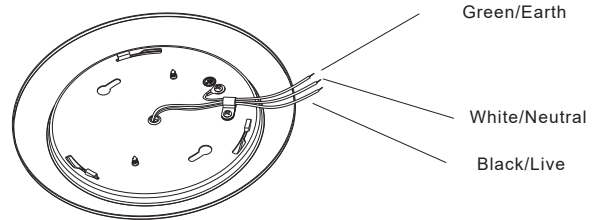

2 Wiring Guide