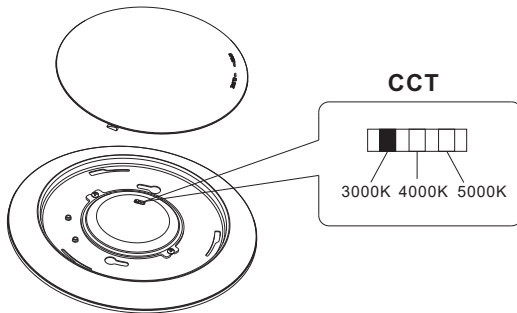

Certifications

SPECIFICATIONS

Model No.	HY -DSL-R4-10W-3CCT	HY -DSL-R6-15W-3CCT
Wattage	10W	15W
Size	4"	6"
Lumens	650 LM	1000 LM
Rated Input Voltage(V)	AC120V 60Hz	
CCT	CCT Selectable: 3000K/4000K/5000K	
Beam Angle (°)	120°	
Dimming	Triac dimming	
Color Rendering Index	Ra>80	
Power Factor	0.95	
Working Temperature	-4 ° F ~ +105 ° F / -15°C ~ 40°C	
Environment Location	IP 20 – Suitable for Damp Location	
Lifespan	Lumen Maintenance over 70% @ 50,000+ Hours	
Body Finish	White	
Certificate	ETL/Energy Star	
Package Info	19.3"X7.5"X13.2"	23.4"X7.5"X15.9"
PC/ Master Pack	30	30
Weight	13.9 LB	19.2LB

STRUCTURE

ORDERING CODE DEFINITION

EXAMPLE: HY -DSL-R4-10W-3CCT

Company Code	Product	Size	Watt	CCT
HY	DSL: Disk Light	R4: Round 4 inch	10W	3 CCT Selectable: 3000K/4000K/5000K
		R6: Round 6 inch	15W	

PRODUCT DIMENSION

Model No.	HY-DSL-R4-10W-3CCT	HY-DSL-R6-15W-3CCT
Size		
L1	Φ 150mm/Φ 5.9"	Φ 185mm/Φ 7.28"
L2	25mm/0.98"	25mm/0.98"

INSTALLATION GUIDE

1 CCT Adjustable

2 Wiring Guide

PHOTOMETRIC REPORT