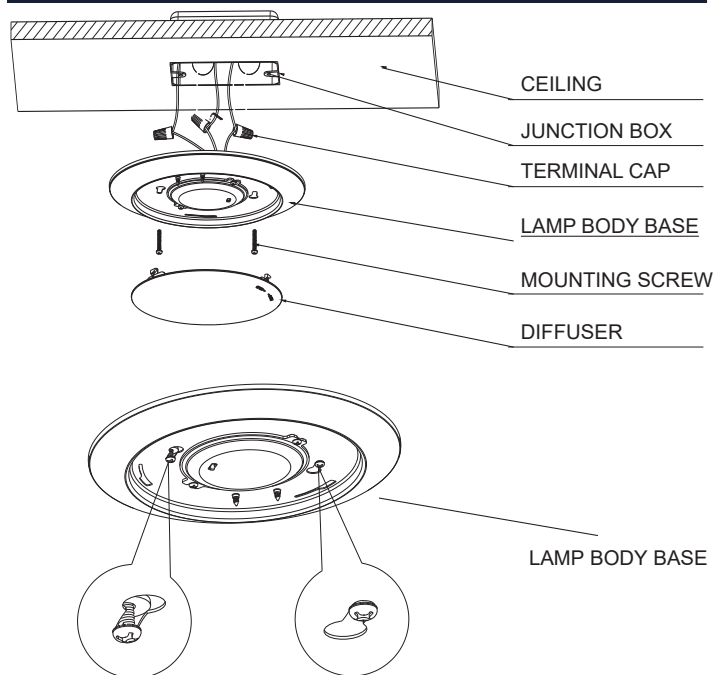

LED DISK LIGHT

Application: Ideal for residential place, office, hallways, utility room and commercial place such as hotel rooms.

Description

LED Disk Lights, the modern Surface Mount lighting solution for easy ceiling installation. These sleek lights require no recessed housing and can be directly wired to a 4"/6" junction box. Enjoy instant, bright illumination in your kitchen, bedroom, bathroom, and more. Upgrade your space with effortless style and functionality.

Certifications

SPECIFICATIONS

Model No.	HY -DSL-R4-10W-3CCT	HY -DSL-R6-15W-3CCT
Wattage	10W	15W
Size	4"	6"
Lumens	650 LM	1000 LM
Rated Input Voltage(V)	AC120V 60Hz	
CCT	CCT Selectable: 3000K/4000K/5000K	
Beam Angle (°)	120°	
Dimming	Triac dimming	
Color Rendering Index	Ra>80	
Power Factor	0.95	
Working Temperature	-4 ° F ~ +105 ° F / -15°C ~ 40°C	
Environment Location	IP 20 – Suitable for Damp Location	
Lifespan	Lumen Maintenance over 70% @ 50,000+ Hours	
Body Finish	White	
Certificate	ETL/Energy Star	
Package Info	19.3"X7.5"X13.2"	23.4"X7.5"X15.9"
PC/ Master Pack	30	30
Weight	13.9 LB	19.2LB

STRUCTURE

ORDERING CODE DEFINITION

EXAMPLE: HY -DSL-R4-10W-3CCT

Company Code	Product	Size	Watt	CCT
HY	DSL: Disk Light	R4: Round 4 inch	10W	3 CCT Selectable: 3000K/4000K/5000K
		R6: Round 6 inch	15W	

PRODUCT DIMENSION

Model No.	HY-DSL-R4-10W-3CCT	HY-DSL-R6-15W-3CCT
Size		
L1	Φ 150mm/Φ 5.9"	Φ 185mm/Φ 7.28"
L2	25mm/0.98"	25mm/0.98"

INSTALLATION GUIDE

1 CCT Adjustable

2 Wiring Guide

PHOTOMETRIC REPORT