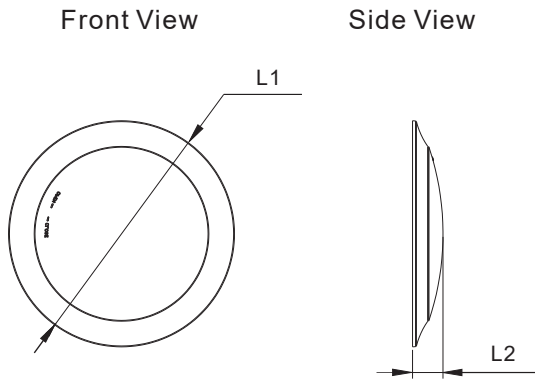

Certifications

SPECIFICATIONS

Model No.	HY -DSL-R4-10W-3CCT	HY -DSL-R6-15W-3CCT
Wattage	10W	15W
Size	4"	6"
Lumens	650 LM	1000 LM
Rated Input Voltage(V)	AC120V 60Hz	
CCT	CCT Selectable: 3000K/4000K/5000K	
Beam Angle (°)	120°	
Dimming	Triac dimming	
Color Rendering Index	Ra>80	
Power Factor	0.95	
Working Temperature	-4 ° F ~ +105 ° F / -15°C ~ 40°C	
Environment Location	IP 20 – Suitable for Damp Location	
Lifespan	Lumen Maintenance over 70% @ 50,000+ Hours	
Body Finish	White	
Certificate	ETL/Energy Star	
Package Info	19.3"X7.5"X13.2"	23.4"X7.5"X15.9"
PC/ Master Pack	30	30
Weight	13.9 LB	19.2LB

STRUCTURE

ORDERING CODE DEFINITION

EXAMPLE: HY -DSL-R4-10W-3CCT

Company Code	Product	Size	Watt	CCT
HY	DSL: Disk Light	R4: Round 4 inch	10W	3 CCT Selectable: 3000K/4000K/5000K
		R6: Round 6 inch	15W	

PRODUCT DIMENSION

Model No.	HY-DSL-R4-10W-3CCT	HY-DSL-R6-15W-3CCT
Size		
L1	Φ 150mm/Φ 5.9"	Φ 185mm/Φ 7.28"
L2	25mm/0.98"	25mm/0.98"

INSTALLATION GUIDE

1 CCT Adjustable

2 Wiring Guide

PHOTOMETRIC REPORT