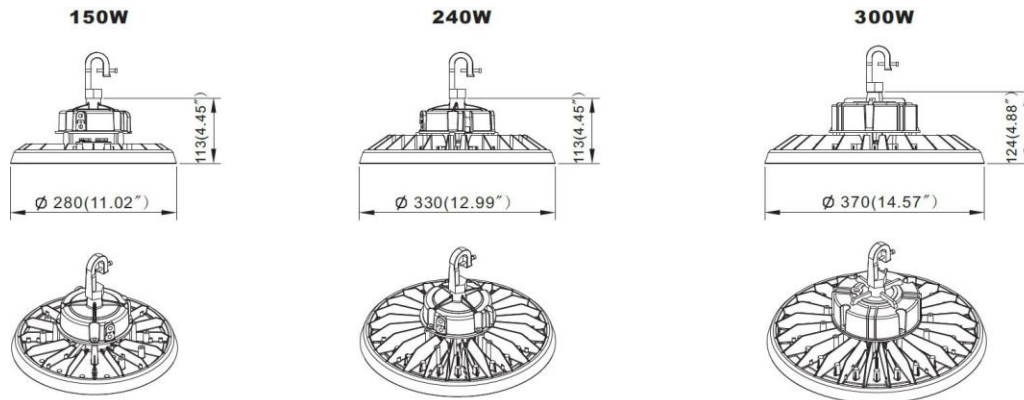

- Energy-efficient design delivers up to 140 LPW, with DLC Premium classification allowing participation in rebates.
- Includes a 6 FT power cord and a separate 3 FT dimming cord.
- Wattage and CCT are adjustable with 3,000K, 4,000K, or 5,000K color temperatures to suit different environmental needs.
- IP65 rated for wet locations.
- 5-year limited warranty.

Sensor Feature

Built in sensor base
Easy Twist on Sensor Installation

OPTION

Reflector

Motion Sensor

LED UFO High Bay - UFO4 Series

Ordering Guide

Company Code	Product Series	Wattage	H	3W	3CCT	Option
HY	UFO: UFO4 Series	150W 100W/120W/150W Adjustable	H: 100- 277V HV: 240- 480V	3 Watt Adjusta ble	3000K- 4000K- 5000K Selectable	Blank: N/A
		240W 150W/200W/240W Adjustable				MS: Motion Sensor
		300W 260W/280W/300W Adjustable				BT: Bluetooth Sensor

Dimensions

Watt and CCT Adjustable

Mounting Guide

Model NO	HY-UFO-150W-110-H-3W3CCT	HY-UFO-240W-110-H-3W3CCT	HY-UFO-300W-110-H-3W3CCT
Recommended Installation Height	13-22 FT	15-26 FT	22-30 FT

LED UFO High Bay - UFO4 Series

Package Information

Model NO	HY-UFO-150W-110-H-3W3CCT	HY-UFO-240W-110-H-3W3CCT	HY-UFO-300W-110-H-3W3CCT
Power	100W/120W/150W	150W/200W/240W	260W/280W/300W
QTY/Pack	1 PC	1 PC	1 PC
Package Size	330x290x125mm 12.99"x11.41"x4.92" "	350x340x135mm 13.77"x13.38"x5.31" "	390x380x135mm 15.35"x14.96"x4.28" "
Package Weight	2.47kg/ 5.44 lbs	3.6kg/ 7.9 lbs	4.28kg/ 9.43 lbs
Package CBM	0.0119625	0.016065	0.020007