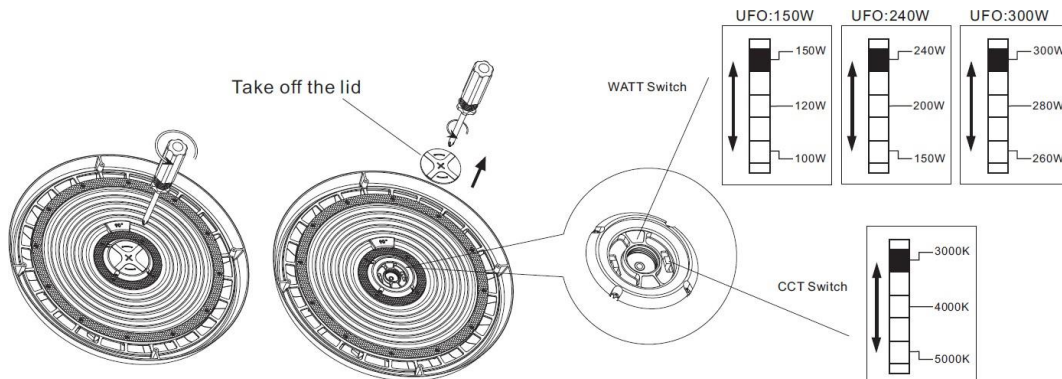

- Energy-efficient design delivers up to 140 LPW, with DLC Premium classification allowing participation in rebates.
- Includes a 6 FT power cord and a separate 3 FT dimming cord.
- Wattage and CCT are adjustable with 3,000K, 4,000K, or 5,000K color temperatures to suit different environmental needs.
- IP65 rated for wet locations.
- 5-year limited warranty.

Sensor Feature

Built in sensor base
Easy Twist on Sensor Installation

OPTION

Reflector

Motion Sensor

LED UFO High Bay - UFO4 Series

Ordering Guide

Company Code	Product Series	Wattage	H	3W	3CCT	Option
HY	UFO: UFO4 Series	150W 100W/120W/150W Adjustable	H: 100- 277V HV: 240- 480V	3 Watt Adjusta ble	3000K- 4000K- 5000K Selectable	Blank: N/A
		240W 150W/200W/240W Adjustable				MS: Motion Sensor
		300W 260W/280W/300W Adjustable				BT: Bluetooth Sensor

Dimensions

Watt and CCT Adjustable

Mounting Guide

Model NO	HY-UFO-150W-110-H-3W3CCT	HY-UFO-240W-110-H-3W3CCT	HY-UFO-300W-110-H-3W3CCT
Recommended Installation Height	13-22 FT	15-26 FT	22-30 FT

LED UFO High Bay - UFO4 Series