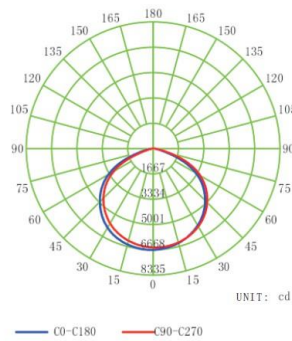

LED UFO High Bay - UFO4 Series

Package Information

Model NO	HY-UFO-150W-110-H-3W3CCT	HY-UFO-240W-110-H-3W3CCT	HY-UFO-300W-110-H-3W3CCT
Power	100W/120W/150W	150W/200W/240W	260W/280W/300W
QTY/Pack	1 PC	1 PC	1 PC
Package Size	330x290x125mm 12.99"x11.41"x4.92" "	350x340x135mm 13.77"x13.38"x5.31" "	390x380x135mm 15.35"x14.96"x4.28" "
Package Weight	2.47kg/ 5.44 lbs	3.6kg/ 7.9 lbs	4.28kg/ 9.43 lbs
Package CBM	0.0119625	0.016065	0.020007

Photometric Report

HY-UFO-150W-110-H-3W3CCT
LUMINOUS INTENSITY DISTRIBUTION DIAGRAM