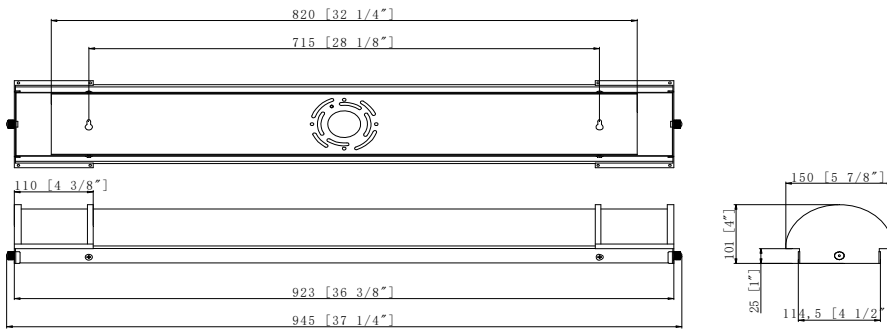

Specifications

Model	HYA-VL01-18IN20W-CCT-NK	HYA-VL01-24IN25W-CCT-NK	HYA-VL01-36IN30W-CCT-NK
Power	20W	25W	30W
Size	18"	24"	36"
Lumens	1400LM	1750LM	2100LM
Max input current	0.19A	0.28A	0.27A
Input Voltage	120 V		
Housing	Brushed Nickel+Opal Acrylic		
Dimming	Triac Dimming (10%-100%)		
Protecting Rating	IP20 (For indoor use ONLY)		
Power Factor	0.9+		
Beam Angle	120°		
CCT	3000K/4000K/5000K		
CRI	80+		
Surge protection DM/CM	1.25 kV / 1.25 kV		
Working Life	Lumen Maintenance over 70% @50,000+ hours		
Oper. Temperature	-4°F to 104°F (-20°C to 40°C)		
Qty/Package	4	4	4
Package Dim	20.47 in x 16.34 in x 12.6 in	27.17 in x 16.34 in x 12.6 in	38.79 in x 16.34 in x 12.6 in
Package Weight	22.97LB	24.18 LB	32.17 LB

LED Ultra Slim Downlight - USDL Series

DIMENSION

18"

24"

36"

Installation Guide