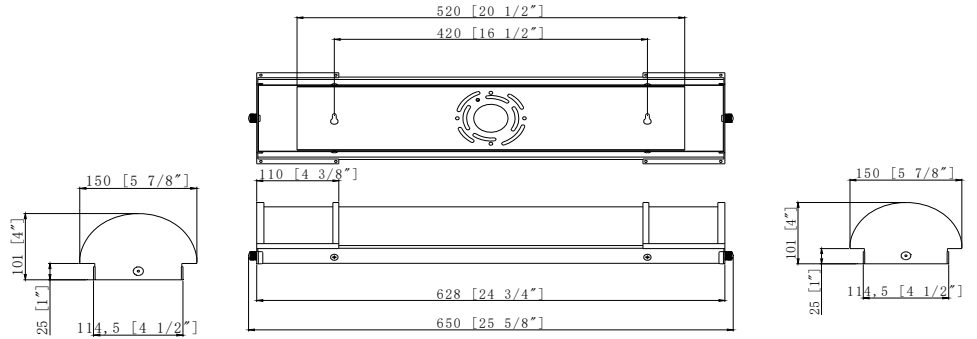

Specifications

Model	HYA-VL01-18IN20W-CCT-NK	HYA-VL01-24IN25W-CCT-NK	HYA-VL01-36IN30W-CCT-NK
Power	20W	25W	30W
Size	18"	24"	36"
Lumens	1400LM	1750LM	2100LM
Max input current	0.19A	0.28A	0.27A
Input Voltage	120 V		
Housing	Brushed Nickel+Opal Acrylic		
Dimming	Triac Dimming (10%-100%)		
Protecting Rating	IP20 (For indoor use ONLY)		
Power Factor	0.9+		
Beam Angle	120°		
CCT	3000K/4000K/5000K		
CRI	80+		
Surge protection DM/CM	1.25 kV / 1.25 kV		
Working Life	Lumen Maintenance over 70% @50,000+ hours		
Oper. Temperature	-4°F to 104°F (-20°C to 40°C)		
Qty/Package	4	4	4
Package Dim	20.47 in x 16.34 in x 12.6 in	27.17 in x 16.34 in x 12.6 in	38.79 in x 16.34 in x 12.6 in
Package Weight	22.97LB	24.18 LB	32.17 LB

LED Ultra Slim Downlight - USDL Series

DIMENSION

18"

24"

36"

Installation Guide