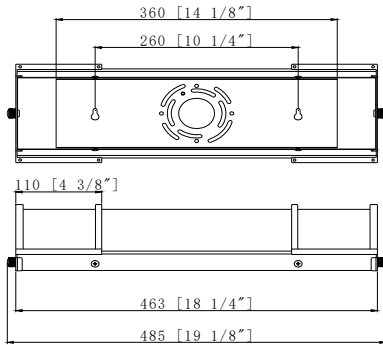

Specifications

Model	HYA-VL01-18IN20W-CCT-NK	HYA-VL01-24IN25W-CCT-NK	HYA-VL01-36IN30W-CCT-NK
Power	20W	25W	30W
Size	18"	24"	36"
Lumens	1400LM	1750LM	2100LM
Max input current	0.19A	0.28A	0.27A
Input Voltage	120 V		
Housing	Brushed Nickel+Opal Acrylic		
Dimming	Triac Dimming (10%-100%)		
Protecting Rating	IP20 (For indoor use ONLY)		
Power Factor	0.9+		
Beam Angle	120°		
CCT	3000K/4000K/5000K		
CRI	80+		
Surge protection DM/CM	1.25 kV / 1.25 kV		
Working Life	Lumen Maintenance over 70% @50,000+ hours		
Oper. Temperature	-4°F to 104°F (-20°C to 40°C)		
Qty/Package	4	4	4
Package Dim	20.47 in x 16.34 in x 12.6 in	27.17 in x 16.34 in x 12.6 in	38.79 in x 16.34 in x 12.6 in
Package Weight	22.97LB	24.18 LB	32.17 LB

LED Ultra Slim Downlight - USDL Series

DIMENSION

18"

24"

36"

Installation Guide